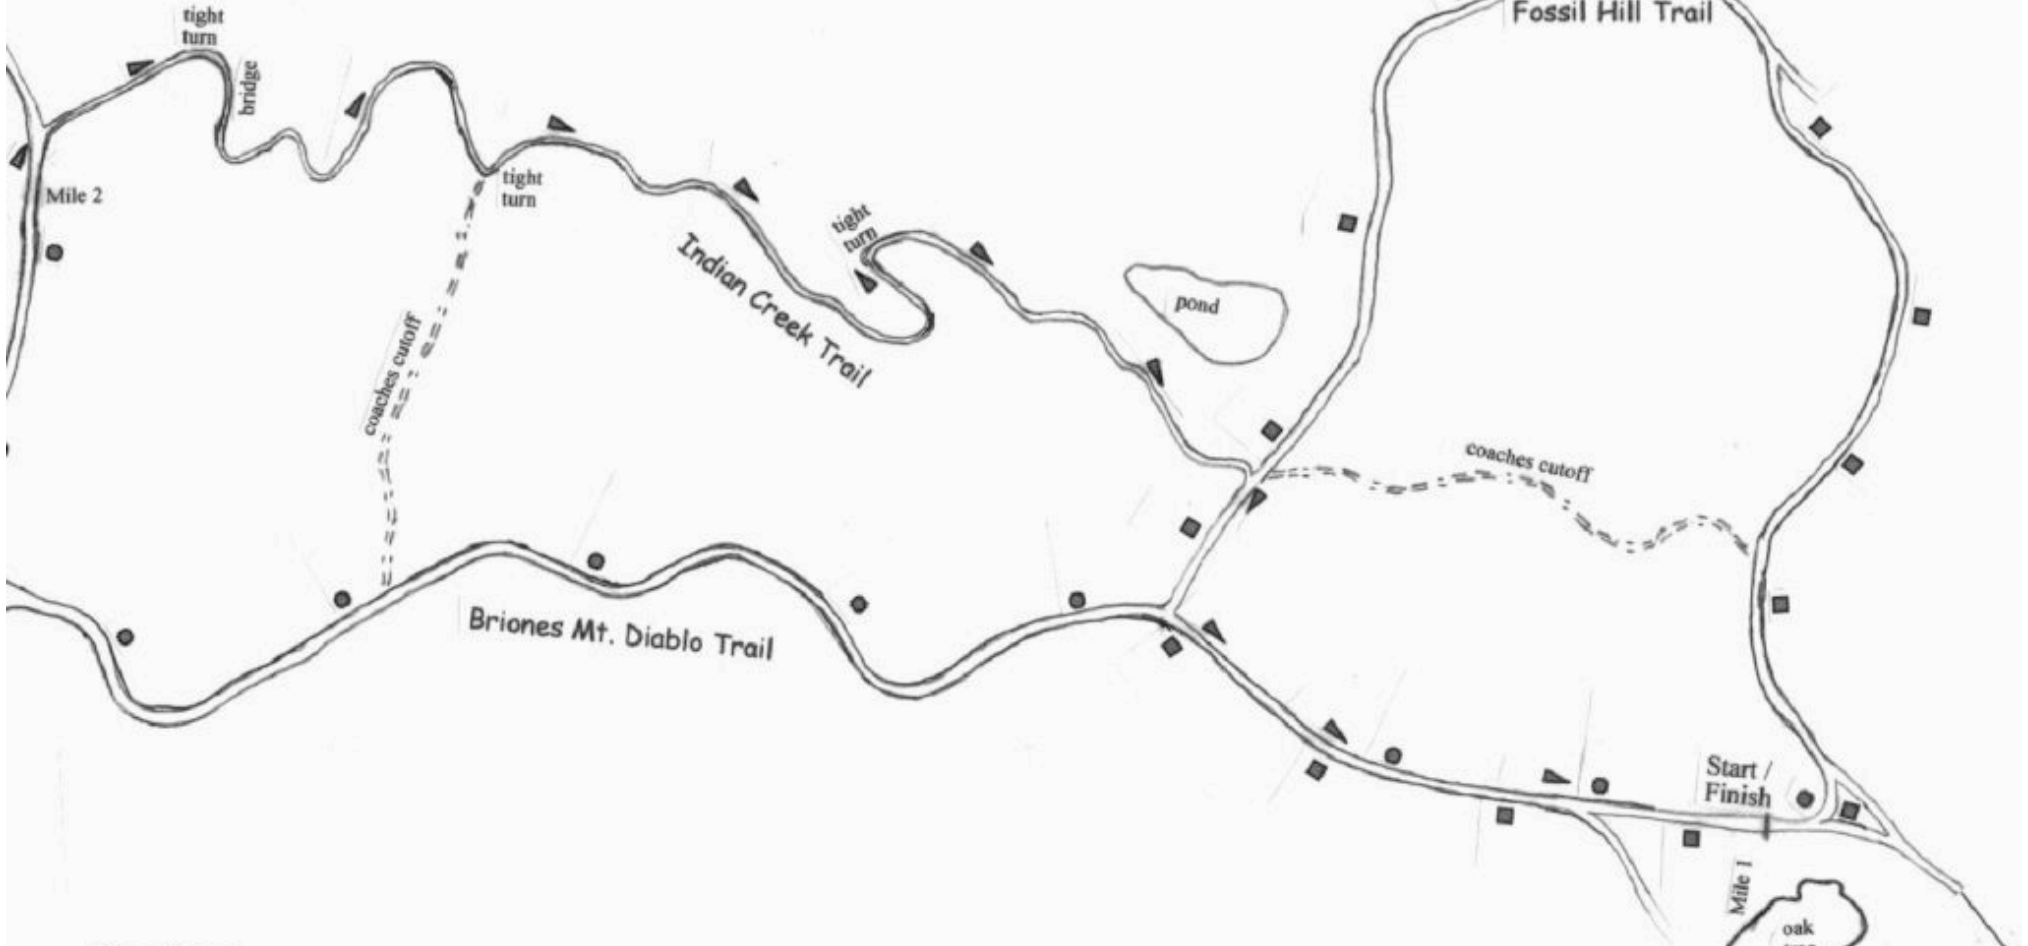

Frosh/Soph & JV Course

mile 1 ■
 mile 2 ●

Southerland Parking Lot
 North →

Directions:
 Ygnacio Valley Rd (east), Rt. on Homestead (south), 1st lft. on Marshall Rd (east) all the way to the end. The starting line is 100m. past the Open Space access gate (south).

Varsity Course

- mile 1 
- mile 2 
- mile 3 

Southerland
Parking Lot

Directions:
Ygnacio Valley Rd (east), Rt. on Homestead (south), 1st lft. on Marshall Rd (east) all the way to the end. The starting line is 100m. past the Open Space access gate (south).

Indian Valley
Parking Lot
(Marshall Rd.)