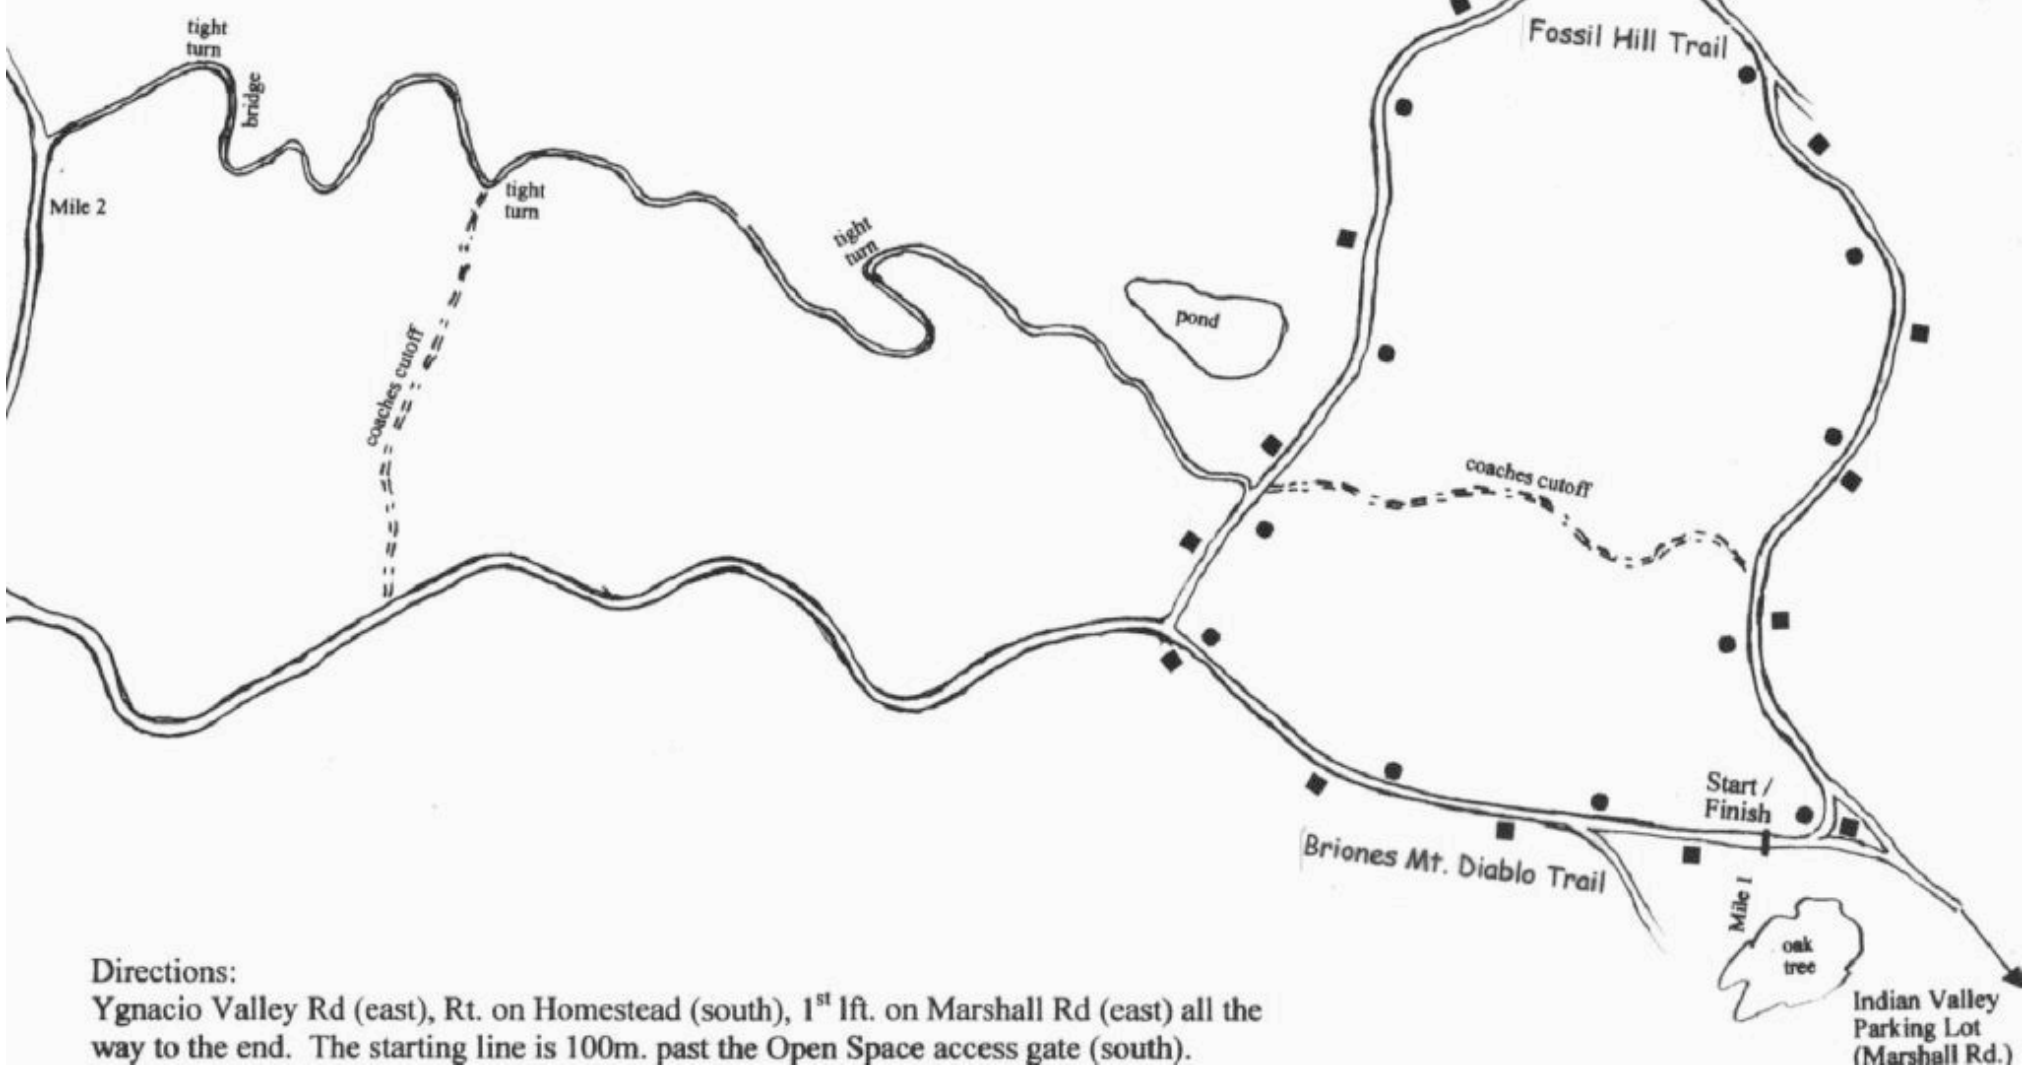

Frosh/Soph & JV Course

mile 1 ■
 mile 2 ●

Southerland Parking Lot
 North →

Directions:
 Ygnacio Valley Rd (east), Rt. on Homestead (south), 1st lft. on Marshall Rd (east) all the way to the end. The starting line is 100m. past the Open Space access gate (south).

Varsity Course

- mile 1 
- mile 2 
- mile 3 

Southerland
Parking Lot

Directions:
Ygnacio Valley Rd (east), Rt. on Homestead (south), 1st lft. on Marshall Rd (east) all the way to the end. The starting line is 100m. past the Open Space access gate (south).

Indian Valley
Parking Lot
(Marshall Rd.)